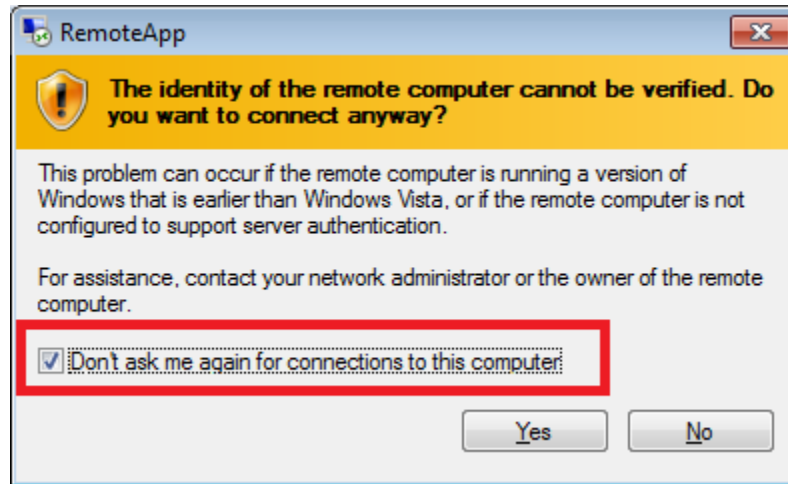

- Check **Don't Ask me....**

- Click **Yes**
- Click **Use another account**
- Enter **"username"@lbc.edu** without quotation marks.
- Enter **password**