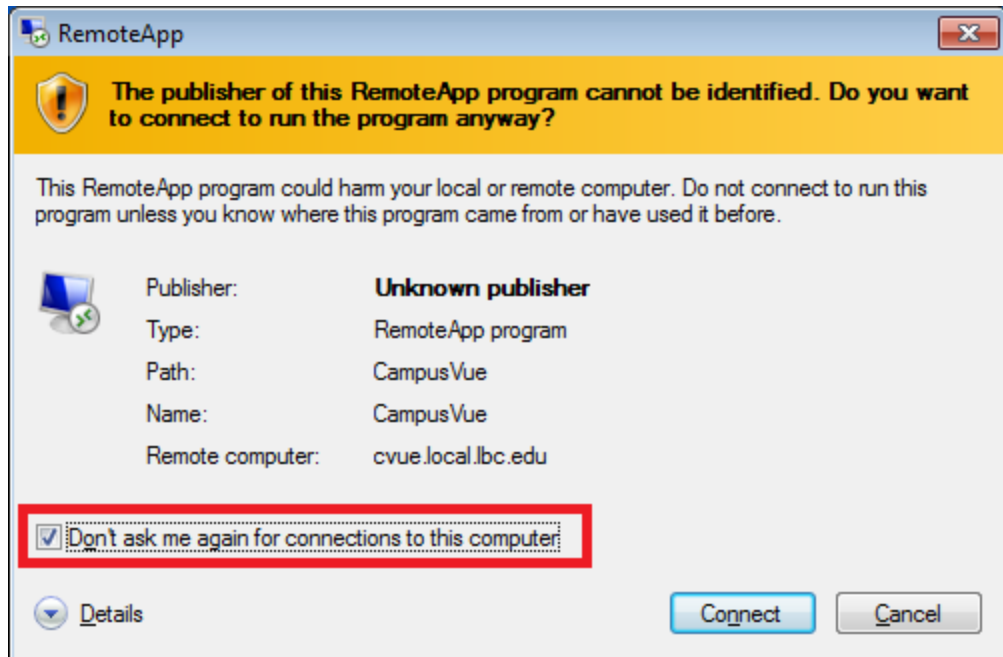

INFORMATION SYSTEMS

FAQ Form

Connecting to CampusVue

Department of Information Systems, Lower Esbenshade, Ext. 4357

- Click on the **CampusVue Icon** on your desktop.

- Check **Don't Ask me.....**

- Click **Connect**