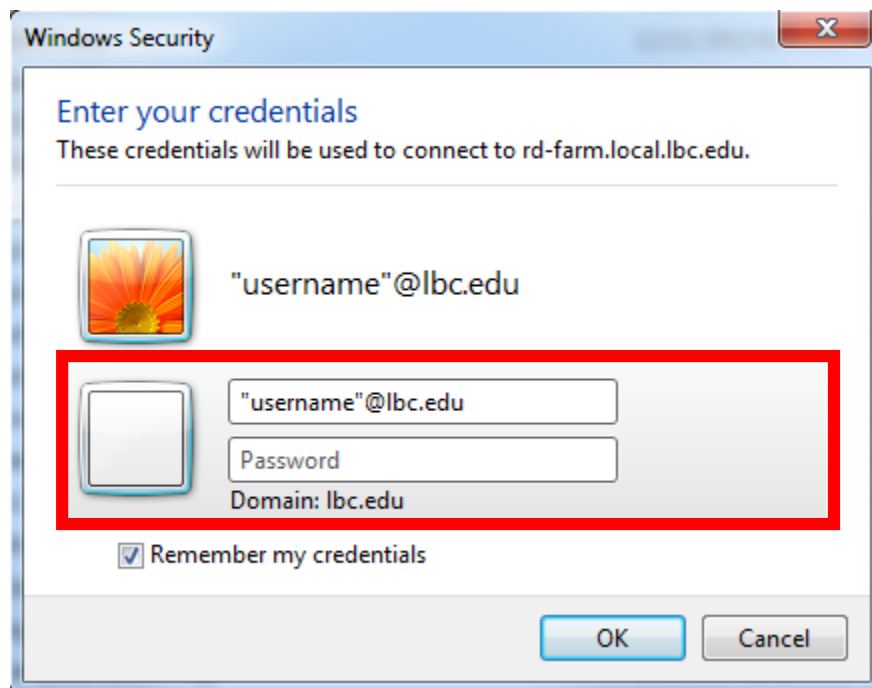

INFORMATION SYSTEMS

FAQ Form

Connecting to CampusVue

Department of Information Systems, Lower Esbenshade, Ext. 4357

- Click on the **CampusVue Icon** on your desktop.

- Check **Don't Ask me.....**

- Click **Connect**

- Check **Don't Ask me....**

- Click **Yes**
- Click **Use another account**
- Enter **"username"@lbc.edu** without quotation marks.
- Enter **password**

- Click **OK**
- Sign in with your **CampusVue Username and Password**
 - Your password may be the same as your username