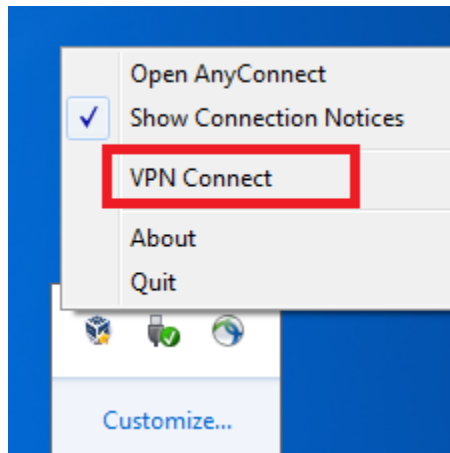

Connecting to VPN

- Right Click VPN client shortcut in bottom right corner

- Click on VPN connect

- The server is SSLVPN.lbc.edu
- You are now connected to VPN