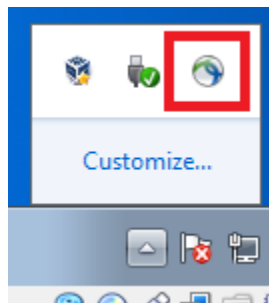

Connecting to VPN

- Right Click VPN client shortcut in bottom right corner

- Click on VPN connect

- The server is SSLVPN.lbc.edu
- You are now connected to VPN